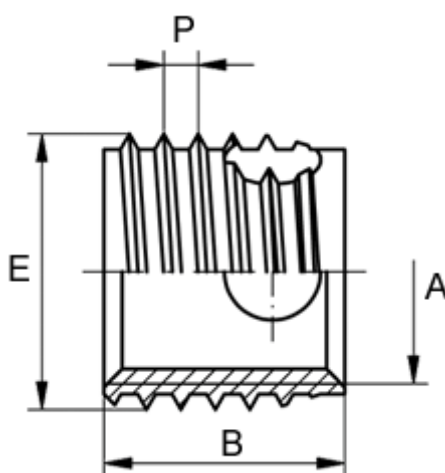

Article number: 12347000060800
Description: KLEE-coil 347 000 060.800
M 6 Brass

Measures

Female thread A	= M6
Length B	= 8
Male thread E	= 8.0
Min hole depth blind hole	= 10
Pre-drilled max	= 7.7
Pre-drilled min	= 7.5
Thread pitch P	= 1.00
Type	= 347 000 060 ...